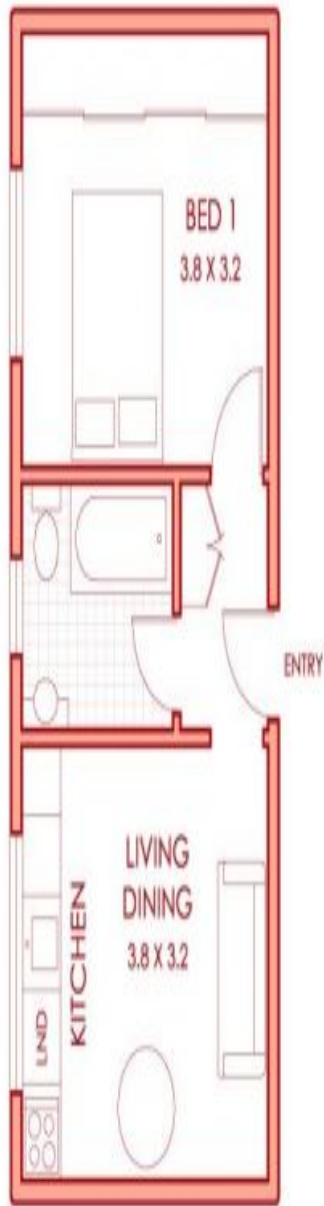

Edgecliff, NSW

8/113 New South Head Road

1
BED

1
BATH

0
CAR

 LAING

Convenient Location - 1 Week Rent Free On Acceptance

This one bedroom apartment is conveniently located close to Edgecliff Shopping centre, transport and Rushcutters Bay Park. Featuring;

- Large bedroom with built in robes
- Security building with intercom
- Bathroom with bath
- Well-presented kitchen with laundry facility
- Polished timber floors throughout

LEASED

Contact: David Zavaglia
0425 25 28 71

Type: Apartment
Date Available: 19/12/2020
Bond: \$1360
<https://www.laing.com.au>

We believe the information in this document to be reliable, however interested persons should make their own enquiries. Dimensions are approximate.

Plans shown are only indicative of layout. Dimensions are approximate.

Edgecliff, NSW
8/113 New South Head Road